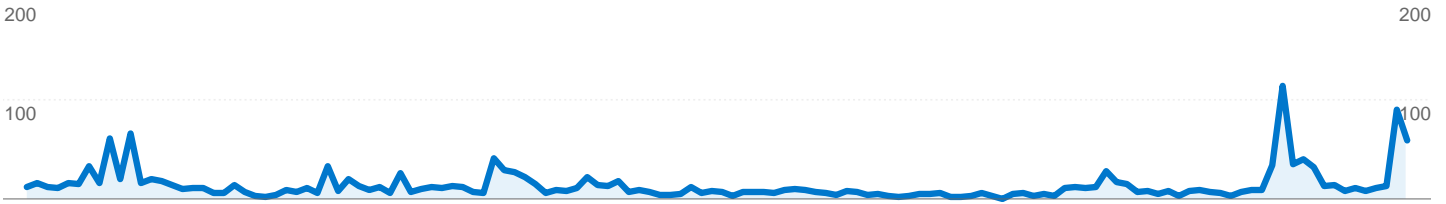

1,276 people visited this site

2,489 Visits

1,276 Absolute Unique Visitors

25,220 Pageviews

10.13 Average Pageviews

00:10:09 Time on Site

27.40% Bounce Rate

50.38% New Visits

Technical Profile

Browser	Visits	% visits	Connection Speed	Visits	% visits
Internet Explorer	1,154	46.36%	DSL	1,676	67.34%
Firefox	874	35.11%	Unknown	442	17.76%
Safari	427	17.16%	Cable	302	12.13%
Opera	24	0.96%	T1	45	1.81%
Netscape	4	0.16%	Dialup	23	0.92%