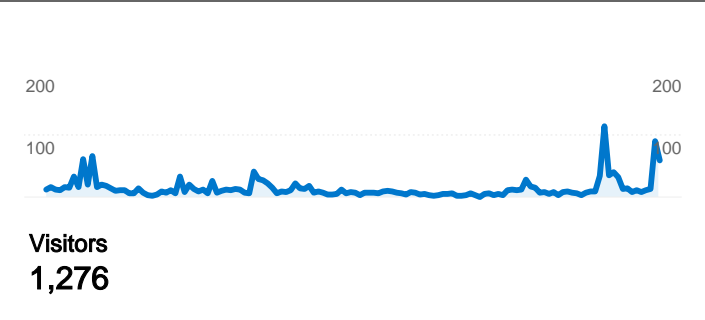

Site Usage

2,489 Visits

27.40% Bounce Rate

25,220 Pageviews

00:10:09 Avg. Time on Site

10.13 Pages/Visit

50.34% % New Visits

Visitors Overview

 **2,489** Visits

 **1,276** Absolute Unique Visitors

 **25,220** Pageviews

 **10.13** Average Pageviews

 **00:10:09** Time on Site

 **27.40%** Bounce Rate

 **50.38%** New Visits

Technical Profile

2,489 visits came from 40 countries/territories

Site Usage

Country/Territory	Visits	Pages/Visit	Avg. Time on Site	% New Visits	Bounce Rate
Belgium	1,470	11.05	00:11:52	47.14%	20.20%
France	817	9.89	00:08:40	48.96%	34.76%
Peru	46	3.48	00:02:11	67.39%	78.26%
Switzerland	23	2.87	00:01:22	78.26%	56.52%
Canada	16	6.31	00:04:27	93.75%	37.50%
Spain	15	4.20	00:03:22	80.00%	40.00%
Morocco	12	3.25	00:02:23	83.33%	41.67%
Germany	9	6.44	00:02:36	66.67%	22.22%
Kenya	8	3.88	00:13:49	62.50%	25.00%
Luxembourg	8	11.75	00:03:32	50.00%	12.50%

Pages on this site were viewed a total of 25,220 times

 **25,220** Pageviews

 **14,958** Unique Views

 **27.40%** Bounce Rate

Top Content

Pages	Pageviews	% Pageviews
/v2/	1,400	5.55%
/index.php	957	3.79%
/Home.index.html	754	2.99%
/	673	2.67%
/A130.index.html	658	2.61%