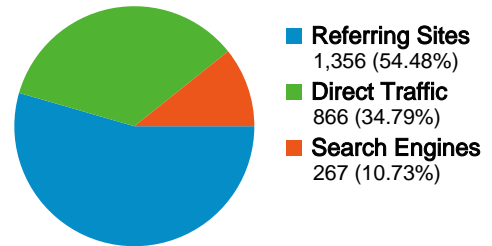

Top Traffic Sources

Sources	Visits	% visits	Keywords	Visits	% visits
cmaplanete.eu (referral)	917	36.84%	cmaplanete	85	31.84%
(direct) ((none))	866	34.79%	droit de l'enfant, cmaplanete	22	8.24%
google (organic)	257	10.33%	www.cmaplanete.eu	20	7.49%
kopikol.net (referral)	209	8.40%	cmaplanete.eu	13	4.87%
fuzz.fr (referral)	52	2.09%	cmaplanète	6	2.25%