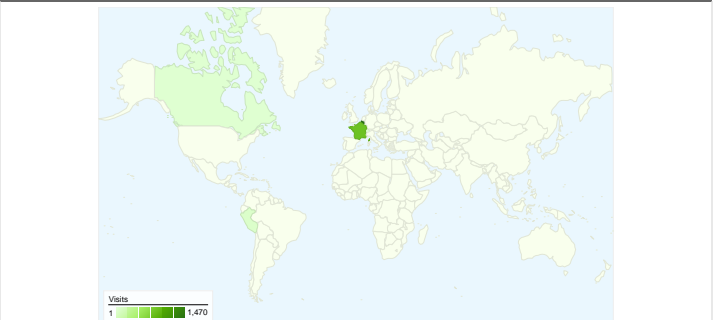

Site Usage

2,489 Visits

27.40% Bounce Rate

25,220 Pageviews

00:10:09 Avg. Time on Site

10.13 Pages/Visit

50.34% % New Visits

Visitors Overview

Map Overlay world

Traffic Sources Overview

Content Overview

Pages	Pageviews	% Pageviews
/v2/	1,400	5.55%
/index.php	957	3.79%
/Home.index.html	754	2.99%
/	673	2.67%
/A130.index.html	658	2.61%

1,276 people visited this site

All traffic sources sent a total of 2,489 visits

-  **34.79%** Direct Traffic
-  **54.48%** Referring Sites
-  **10.73%** Search Engines

Top Traffic Sources

Sources	Visits	% visits	Keywords	Visits	% visits
cmaplanete.eu (referral)	917	36.84%	cmaplanete	85	31.84%
(direct) ((none))	866	34.79%	droit de l'enfant, cmaplanete	22	8.24%
google (organic)	257	10.33%	www.cmaplanete.eu	20	7.49%
kopikol.net (referral)	209	8.40%	cmaplanete.eu	13	4.87%
fuzz.fr (referral)	52	2.09%	cmaplanète	6	2.25%

2,489 visits came from 40 countries/territories

Site Usage

Country/Territory	Visits	Pages/Visit	Avg. Time on Site	% New Visits	Bounce Rate
Belgium	1,470	11.05	00:11:52	47.14%	20.20%
France	817	9.89	00:08:40	48.96%	34.76%
Peru	46	3.48	00:02:11	67.39%	78.26%
Switzerland	23	2.87	00:01:22	78.26%	56.52%
Canada	16	6.31	00:04:27	93.75%	37.50%
Spain	15	4.20	00:03:22	80.00%	40.00%
Morocco	12	3.25	00:02:23	83.33%	41.67%
Germany	9	6.44	00:02:36	66.67%	22.22%
Kenya	8	3.88	00:13:49	62.50%	25.00%
Luxembourg	8	11.75	00:03:32	50.00%	12.50%