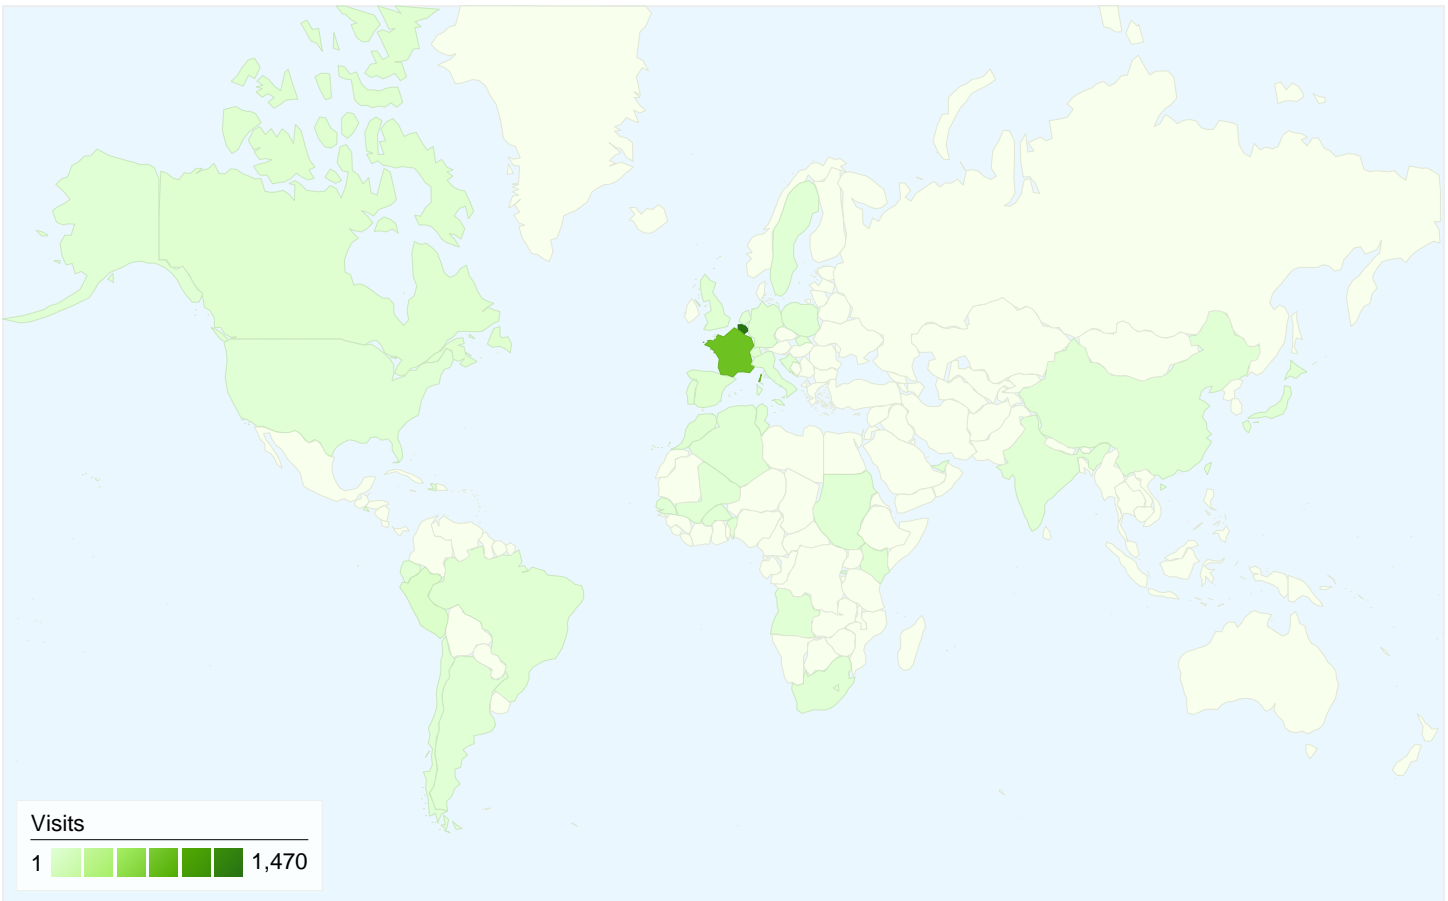

Browser	Visits	% visits	Connection Speed	Visits	% visits
Internet Explorer	1,154	46.36%	DSL	1,676	67.34%
Firefox	874	35.11%	Unknown	442	17.76%
Safari	427	17.16%	Cable	302	12.13%
Opera	24	0.96%	T1	45	1.81%
Netscape	4	0.16%	Dialup	23	0.92%

All traffic sources sent a total of 2,489 visits

-  **34.79%** Direct Traffic
-  **54.48%** Referring Sites
-  **10.73%** Search Engines

Top Traffic Sources

Sources	Visits	% visits	Keywords	Visits	% visits
cmaplanete.eu (referral)	917	36.84%	cmaplanete	85	31.84%
(direct) ((none))	866	34.79%	droit de l'enfant, cmaplanete	22	8.24%
google (organic)	257	10.33%	www.cmaplanete.eu	20	7.49%
kopikol.net (referral)	209	8.40%	cmaplanete.eu	13	4.87%
fuzz.fr (referral)	52	2.09%	cmaplanète	6	2.25%

2,489 visits came from 40 countries/territories

Site Usage

Country/Territory	Visits	Pages/Visit	Avg. Time on Site	% New Visits	Bounce Rate
Belgium	1,470	11.05	00:11:52	47.14%	20.20%
France	817	9.89	00:08:40	48.96%	34.76%
Peru	46	3.48	00:02:11	67.39%	78.26%
Switzerland	23	2.87	00:01:22	78.26%	56.52%
Canada	16	6.31	00:04:27	93.75%	37.50%
Spain	15	4.20	00:03:22	80.00%	40.00%
Morocco	12	3.25	00:02:23	83.33%	41.67%
Germany	9	6.44	00:02:36	66.67%	22.22%
Kenya	8	3.88	00:13:49	62.50%	25.00%
Luxembourg	8	11.75	00:03:32	50.00%	12.50%