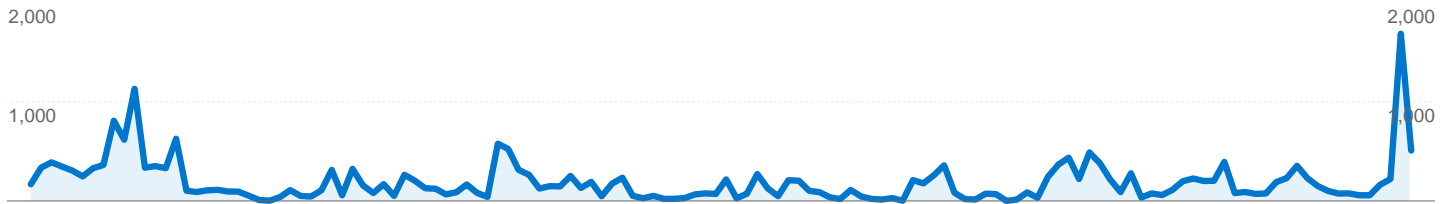

Site Usage

2,489 Visits

27.40% Bounce Rate

25,220 Pageviews

00:10:09 Avg. Time on Site

10.13 Pages/Visit

50.34% % New Visits

Visitors Overview

 **2,489** Visits

 **1,276** Absolute Unique Visitors

 **25,220** Pageviews

 **10.13** Average Pageviews

 **00:10:09** Time on Site

 **27.40%** Bounce Rate

 **50.38%** New Visits

Technical Profile

2,489 visits came from 40 countries/territories

Site Usage

Country/Territory	Visits	Pages/Visit	Avg. Time on Site	% New Visits	Bounce Rate
Belgium	1,470	11.05	00:11:52	47.14%	20.20%
France	817	9.89	00:08:40	48.96%	34.76%
Peru	46	3.48	00:02:11	67.39%	78.26%
Switzerland	23	2.87	00:01:22	78.26%	56.52%
Canada	16	6.31	00:04:27	93.75%	37.50%
Spain	15	4.20	00:03:22	80.00%	40.00%
Morocco	12	3.25	00:02:23	83.33%	41.67%
Germany	9	6.44	00:02:36	66.67%	22.22%
Kenya	8	3.88	00:13:49	62.50%	25.00%
Luxembourg	8	11.75	00:03:32	50.00%	12.50%

Pages on this site were viewed a total of 25,220 times

 **25,220** Pageviews

 **14,958** Unique Views

 **27.40%** Bounce Rate

Top Content

Pages	Pageviews	% Pageviews
/v2/	1,400	5.55%
/index.php	957	3.79%
/Home.index.html	754	2.99%
/	673	2.67%
/A130.index.html	658	2.61%