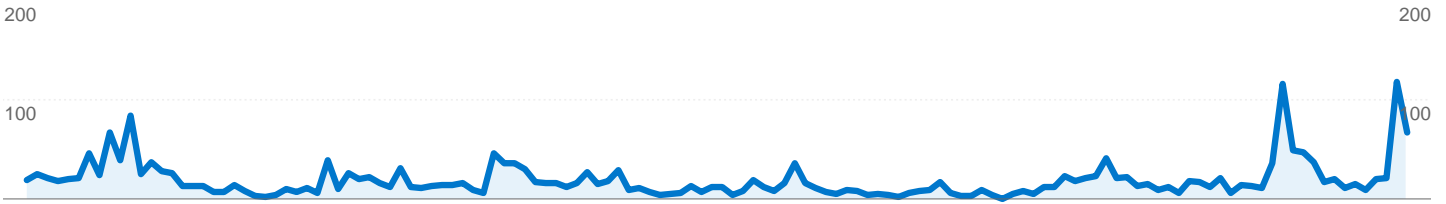

All traffic sources sent a total of 2,489 visits

- **34.79%** Direct Traffic
- **54.48%** Referring Sites
- **10.73%** Search Engines