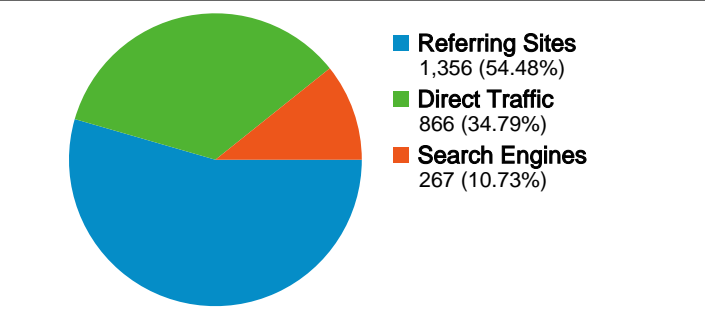

Traffic Sources Overview

Content Overview

Pages	Pageviews	% Pageviews
/v2/	1,400	5.55%
/index.php	957	3.79%
/Home.index.html	754	2.99%
/	673	2.67%
/A130.index.html	658	2.61%